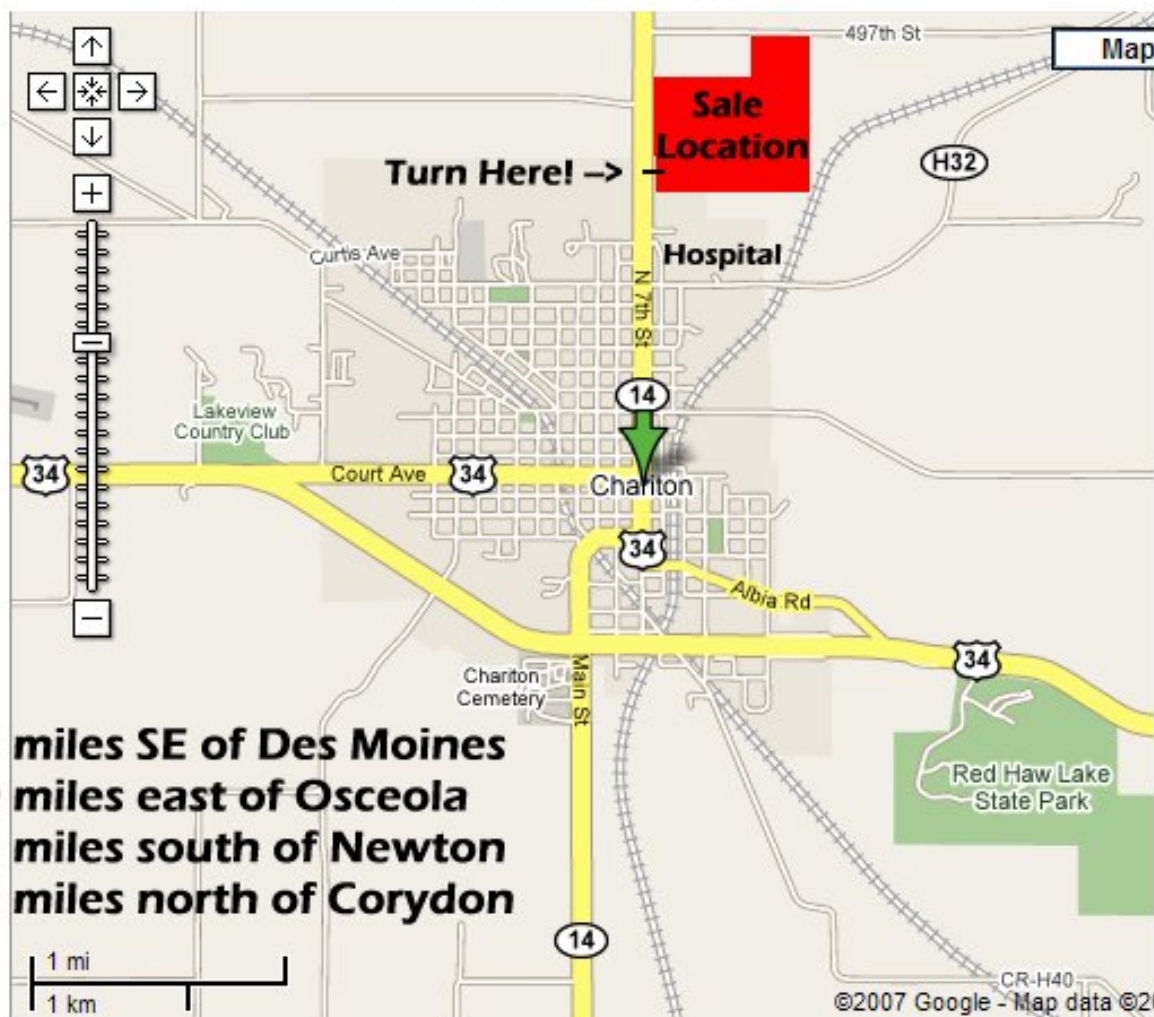

Directions to Stream Cattle Co. Private Treaty Sale, Oct 14th 2007

Sale calves are at the 'Stream Barn' on the East side of Hwy 14, on the north side of Chariton.
You can't miss it!

Look for this barn!

Contact Numbers:
Rod: (641) 203-1938
Sue: (641) 203-2648
Lisa: (515) 480-3567
Sarah: (641) 203-1940
Home: (641) 774-8124